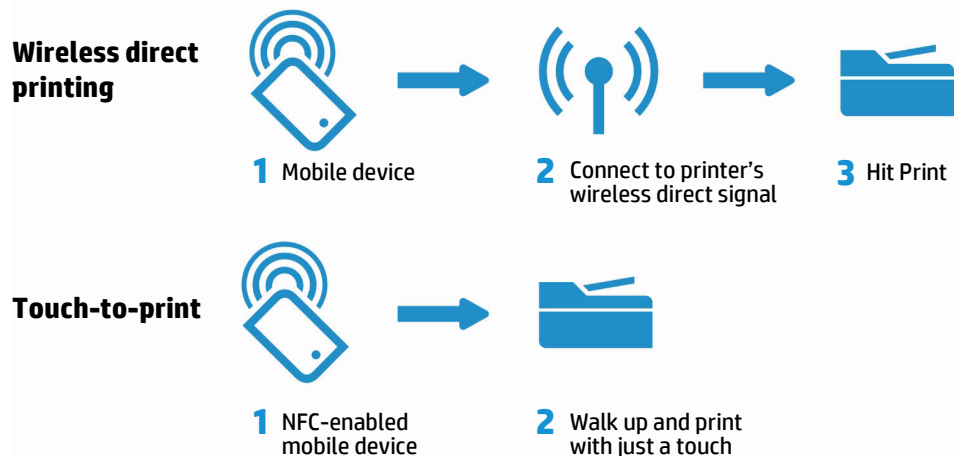

Easily print from mobile devices

HP has been working closely with leading manufacturers of mobile devices to integrate printing into popular operating systems. In fact, HP is the only print vendor developing embedded print functionality for Apple iOS, Samsung Android, and Windows® 8, which means in most cases, you won't have to download an app.

For mobile devices without built-in print support, printing is just as simple, but users will first need to download the HP ePrint app⁴ or HP ePrint software.⁵